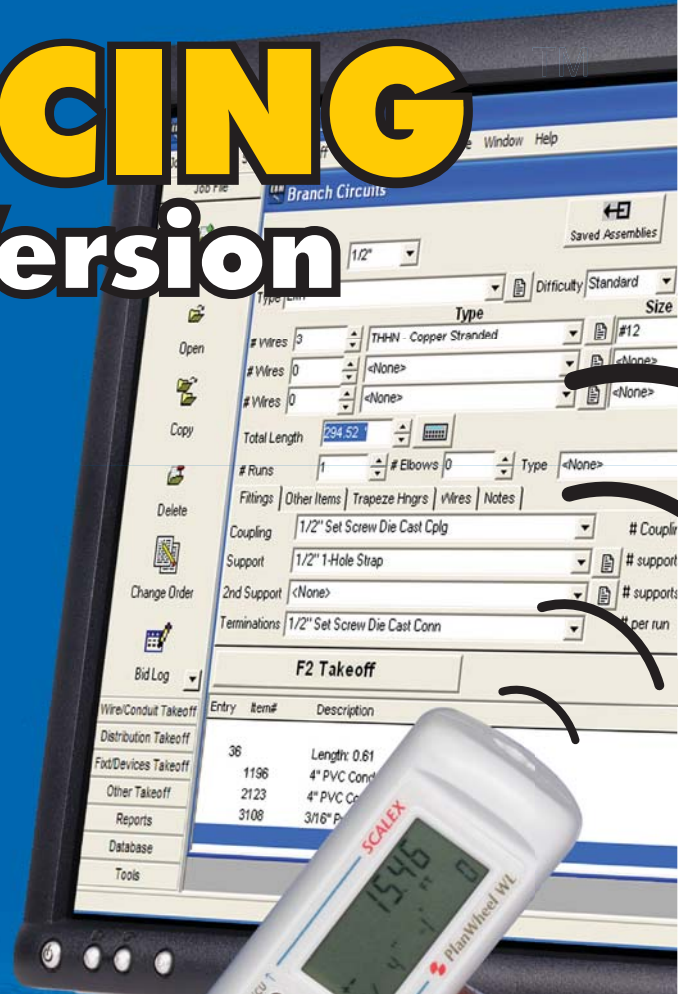

ANNOUNCING New Wireless Version

PlanWheel Wireless™

- Compatible with your Electrical Bid Manager™ software.
- 111 built-in and thousands of available user-defined scale factors.
- Wirelessly communicates with your computer up to 25 ft away.
- Rechargeable Batteries included (2-AAA NIHM 700mah)
- Includes Charging Dock & Protective case